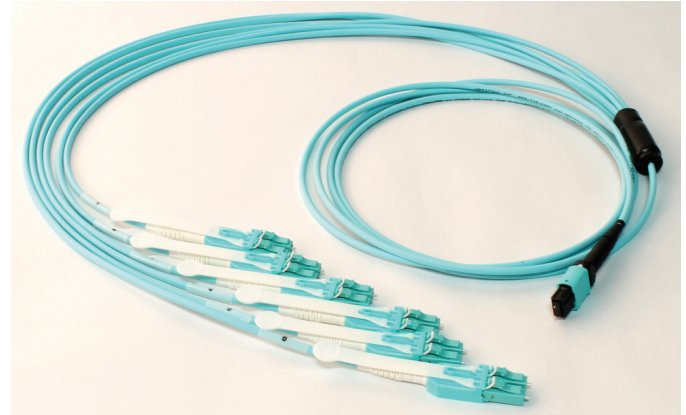

P3Link Xtreme Plug and Play System

P3Link Xtreme Data Center Harnesses

P3Link Xtreme data center harnesses interface MTP® trunks directly with duplex LC ports on active devices, like a SAN Director. They can be used to create a cross-connect point to help manage multiple moves, adds, and changes (MACs) in your cabling infrastructure. P3Link Xtreme harnesses feature Opticonx low-loss LC uniboot connectors with captive dust caps and our unique pull tab for easy insertion and extraction. They are field configurable straight through or crossed over. Harnesses are available in Low-Loss (LL) and Xtreme Low-Loss (XLL) performance grades.

Bend Insensitive fibers are standard in all P3Link Xtreme harnesses.

P3Link Xtreme Data Center Harness

Ordering Information

P3XH		□□	□□	□	□	□□□□	□	□
1		2		3	4	5	6	7
1		2		3			4	
Select fiber type BC = OM1 (orange) BB = OM2 (orange) CB = OM3 (aqua) DB = OM4 (aqua) FB = OM4 (magenta) AA = OS2 (standard) BA = OS2 (BI)		Select connector 14 = multi-mode OM1/OM2/OM3/OM4 15 = singlemode LC (blue) OS2 31 = singlemode LC APC (green) OS2		Select performance type L = Low-Loss X = Xtreme Low-Loss			Length Designation F = Feet M = Meters	
5		6		7				
Overall length		Wiring method		LC breakout length				
		blank = straight		1 = 6 in.				
		x = pair flipped (LC)		2 = 12 in.				
		A = Method A (MTP)		3 = 18 in.				
		B = Method B (MTP)		4 = 24 in.				
		C = Method C (MTP)						
		F = 40G (MTP)						
		G = 100G (MTP)						

P3LX Harness Data Sheet

45 Danco Road, Putnam, CT 06260
 Phone: 888-748-6855
opticonx.com

P3Link Xtreme Plug and Play System

P3Link Xtreme Data Center Harnesses

Optical Specifications

Insertion Loss (dB)	OM1/OM2		OM3/OM4		OS2	
	Standard Loss	Low-Loss	Xtreme Low-Loss	Low-Loss	Xtreme Low-Loss	APC
LC	0.25	0.25	0.15	0.35	0.25	-
LC APC	-	-	-	-	-	0.50
MTP (pinned)	0.75	0.50	0.35*	0.75	0.35*	0.35*
Throughput Loss (dB)	1.00	0.75	0.50	1.10	0.60	0.85