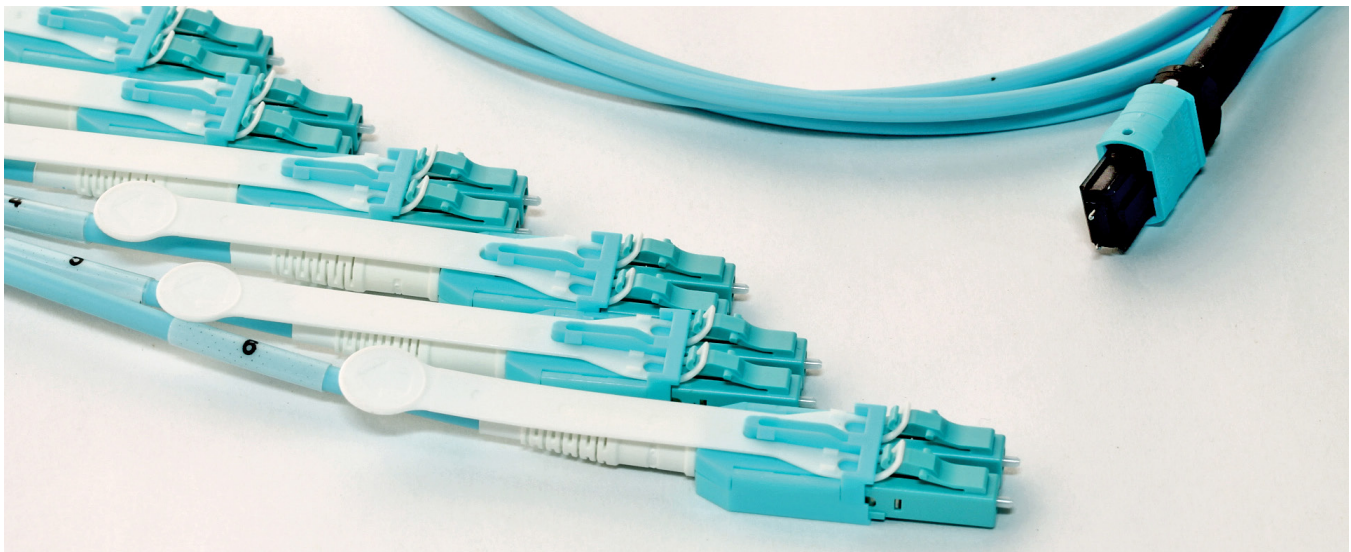

P3Link Xtreme Plug and Play System

P3Link Xtreme Data Center Harnesses

P3Link Xtreme data center harnesses interface MTP® trunks directly with duplex LC ports on active devices, like a SAN Director. They can be used to create a cross-connect point to help manage multiple moves, adds, and changes (MACs) in your cabling infrastructure. P3Link Xtreme harnesses feature Opticonx low-loss LC uniboot connectors with captive dust caps and our unique pull tab for easy insertion and extraction. They are field configurable straight through or crossed over. Harnesses are available in Low-Loss (LL) and Xtreme Low-Loss (XLL) performance grades.

Bend Insensitive fibers are standard in all P3Link Xtreme harnesses.

P3Link Xtreme Data Center Harness

Ordering Information

P3XH		□□	□□	□	□	□□□□	□	□
1		2		3	4	5	6	7
1		2		3			4	
Select fiber type BC = OM1 (orange) BB = OM2 (orange) CB = OM3 (aqua) DB = OM4 (aqua) FB = OM4 (magenta) AA = OS2 (standard) BA = OS2 (BI)		Select connector 14 = multi-mode OM1/OM2/OM3/OM4 15 = singlemode LC (blue) OS2 31 = singlemode LC APC (green) OS2		Select performance type L = Low-Loss X = Xtreme Low-Loss			Length Designation F = Feet M = Meters	
5		6		7				
Overall length		Wiring method		LC breakout length				
		blank = straight		1 = 6 in.				
		x = pair flipped (LC)		2 = 12 in.				
		A = Method A (MTP)		3 = 18 in.				
		B = Method B (MTP)		4 = 24 in.				
		C = Method C (MTP)						
		F = 40G (MTP)						
		G = 100G (MTP)						

* MTP Elite (pinned) connectors

P3Link Xtreme Harness LC with Pull Tabs

© MTP and MTP Elite are registered trademarks of USConec

P3LX Harness Data Sheet

45 Danco Road, Putnam, CT 06260

Phone: 888-748-6855

opticonx.com